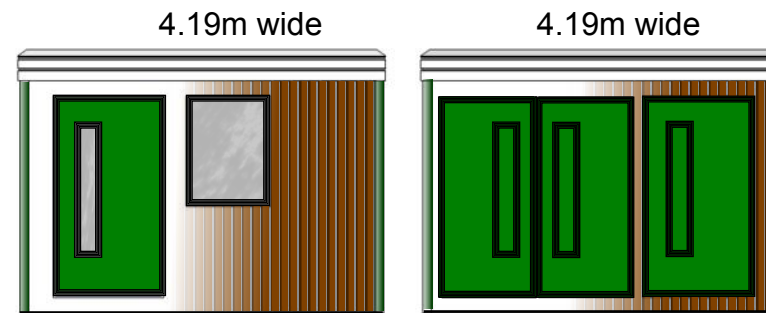

West Elevation

South Elevation

2.98m high
Clad in
Yorkshire boarding

3D impression of cabins in final position as seen from south east

Proposed Feast Cabins
at north eastern corner of Feast Field
Application by Hampsthwaite Parish Council
January 8th 2011
Contact: G. Howard 0789 4442227
geoff@geoffhoward.net