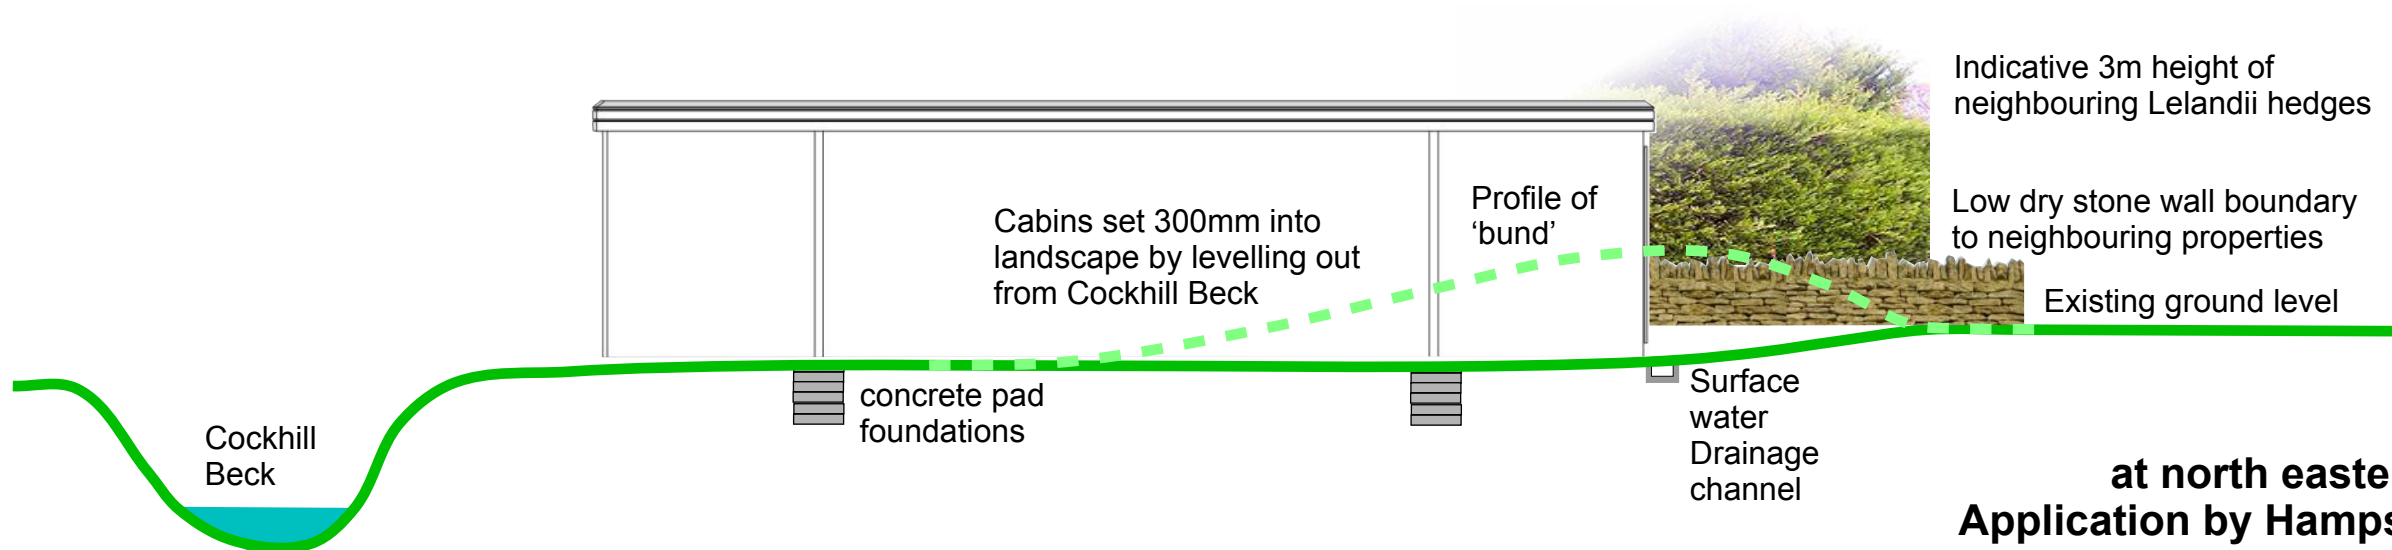

West Elevation

South Elevation

2.98m high
Clad in
Yorkshire boarding

3D impression of cabins in final position as seen from south east

Proposed Feast Cabins
at north eastern corner of Feast Field
Application by Hampsthwaite Parish Council
January 8th 2011
Contact: G. Howard 0789 4442227
geoff@geoffhoward.net