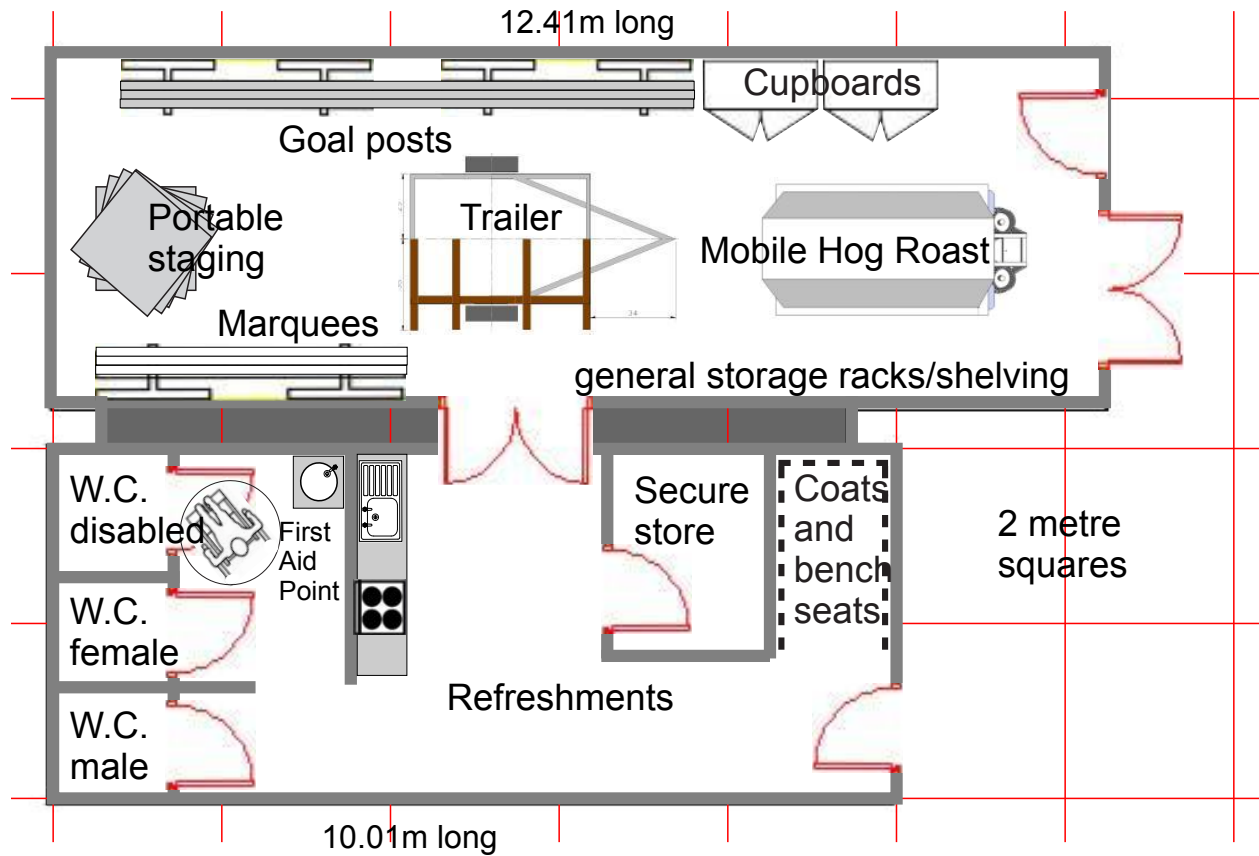

West Elevation

South Elevation

2.98m high
Clad in
Yorkshire boarding

3D impression of cabins in final position as seen from south east

Proposed Feast Cabins
at north eastern corner of Feast Field
Application by Hampsthwaite Parish Council
January 8th 2011
Contact: G. Howard 0789 4442227
geoff@geoffhoward.net